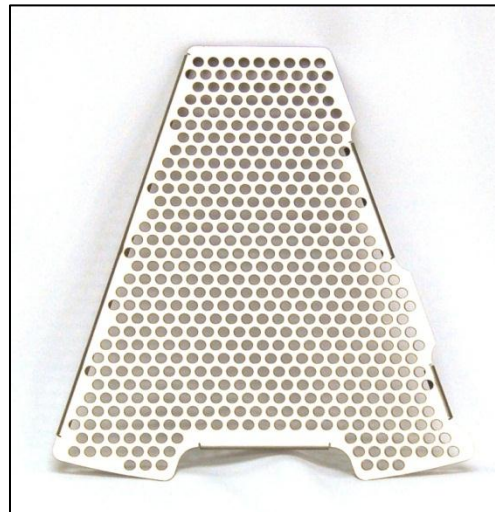

Custom accessories to meet your animal research needs

OptiMICE Cage Tox Floor

C40170

This polished 304 stainless steel cage tox floor provides safe and injury-free footing for animals, while allowing waste products to drop through the perforations. Floor is form-fitting to the OptiMICE cage bottom. More gentle on animals' feet than wire mesh floors during toxicology studies.