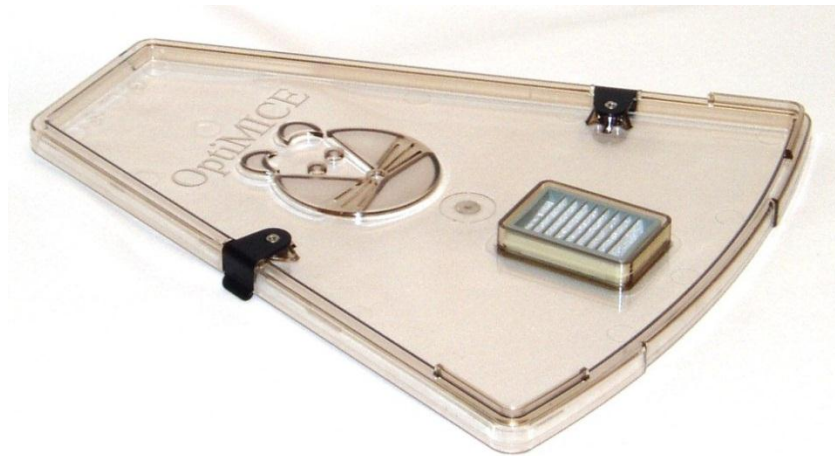

Custom accessories to meet your animal research needs

OptiMICE Filter Cage Top Assembly

C79290F

Developed for customers who need good, passive ventilation during periods when an occupied cage is not on the OptiMICE rack receiving active exhaust ventilation. It may also be used while actively ventilating on the rack. The top assembly uses a standard OptiMICE cage filter which is easily cleaned and replaced.