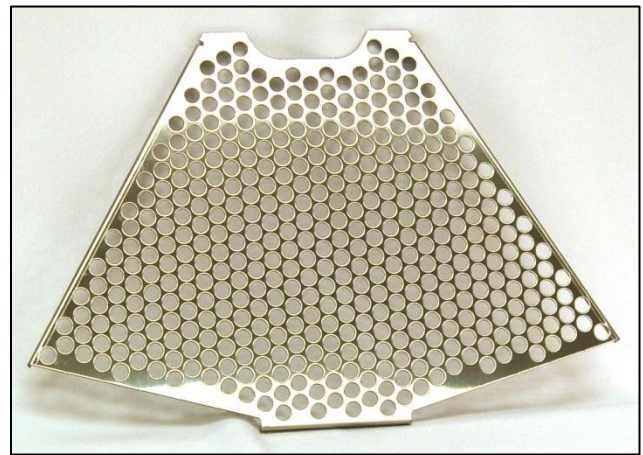

Custom accessories to meet your animal research needs

OptiRAT Cage Tox Floor

C40171

This polished 304 stainless steel cage tox floor provides safe and injury-free footing for animals, while allowing waste products to drop through the perforations. Floor is form-fitting to the OptiRATE cage bottom. More gentle on animals' feet than wire mesh floors during toxicology studies.